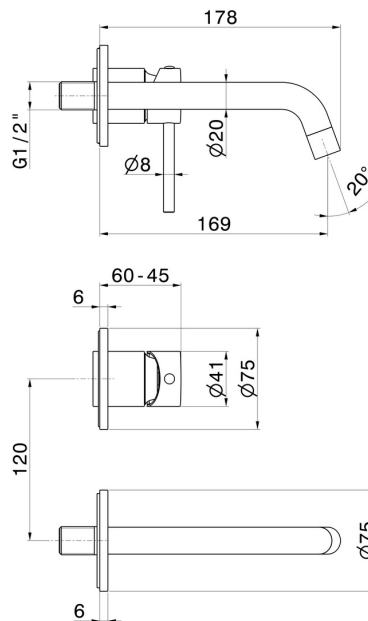

TECHNICAL DRAWING

AR Preview
try it in your home

More Details
on our [website](#)