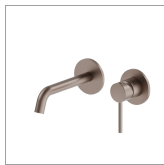

## 4228E.M0.075

Single lever wall mixer group - finish Copper Glossy

External part. Without pop-up waste set.

### FEATURES

Material	<b>Brass</b>
Technology	<b>Save Water</b>
Installation	<b>Wall concealed part</b>
Spout	<b>Standard spout</b>
Hole type	<b>2 holes</b>
Control type	<b>Single lever</b>
Waste / Drain set	<b>Without waste set</b>
Water mixing	<b>Mechanical</b>
Required for installation	<b><u>27852.00.000</u></b>

### TECHNICAL DRAWING

 **AR Preview**  
try it in your home

**More Details**  
on our [website](#)

**XT**

**4228E.M0.075**

Single lever wall mixer group - finish Copper Glossy