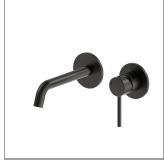

XT

4228E.MO.077

Single lever wall mixer group - finish Carbon Satin

AVAILABLE FINISHES

M0.077

Carbon Satin

01.014

finish Matt White

01.093

finish Matt Black

21.018

finish Chrome

58.061

finish PVD Copper Bronze

58.063

finish PVD Gun Metal

61.020

finish PVD Glossy Gold

M0.070

finish Titanium Satin

M0.071

finish Gold Satin

M0.072

finish Copper Satin

M0.075

finish Copper Glossy