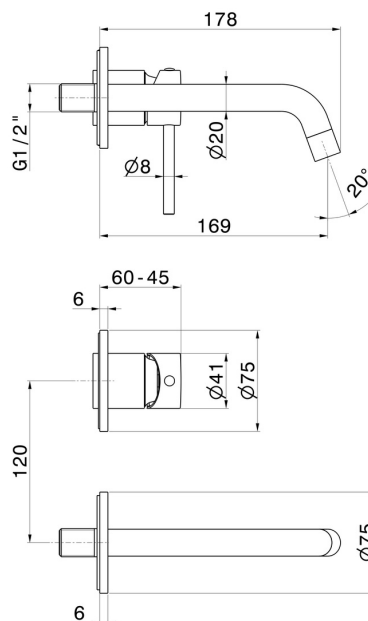

TECHNICAL DRAWING