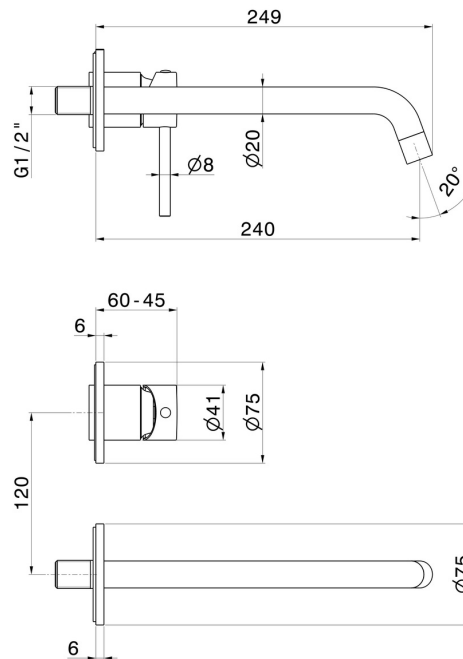

TECHNICAL DRAWING