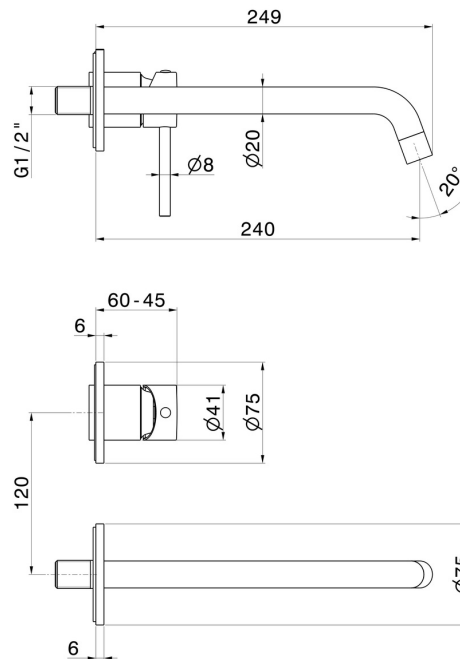

TECHNICAL DRAWING

AR Preview
try it in your home

More Details
on our [website](#)