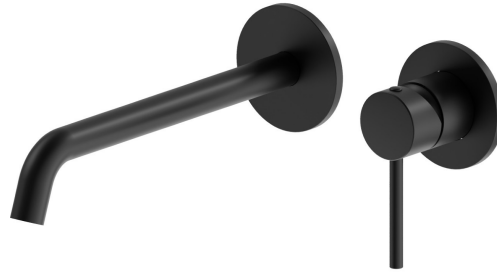

# XT

## 4230E.01.093

Single lever wall mixer group - finish Matt Black

External part. Without pop-up waste set.

SAVE WATER

### FEATURES

Material	<b>Brass</b>
Technology	<b>Save Water</b>
Installation	<b>Wall concealed part</b>
Spout	<b>Long spout</b>
Hole type	<b>2 holes</b>
Control type	<b>Single lever</b>
Waste / Drain set	<b>Without waste set</b>
Water mixing	<b>Mechanical</b>
Required for installation	<b><u>27852.00.000</u></b>