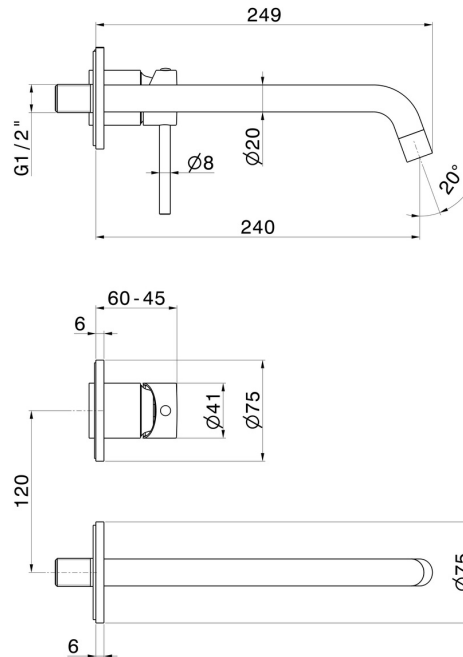

XT

4230E.21.018

Single lever wall mixer group - finish Chrome

External part. Without pop-up waste set.

Chrome

FEATURES

Material	Brass
Technology	Save Water
Installation	Wall concealed part
Spout	Long spout
Hole type	2 holes
Control type	Single lever
Waste / Drain set	Without waste set
Water mixing	Mechanical

Required for installation **27852.00.000**

TECHNICAL DRAWING

 **AR Preview**
try it in your home

More Details
on our [website](#)

XT

4230E.21.018

Single lever wall mixer group - finish Chrome

AVAILABLE FINISHES