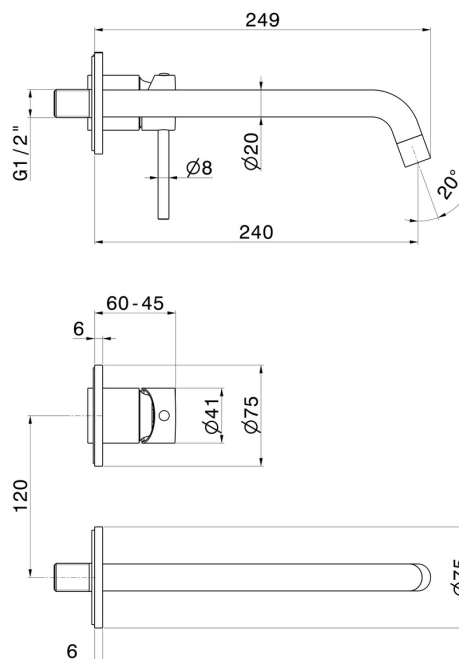

TECHNICAL DRAWING

AR Preview
try it in your home

More Details
on our [website](#)