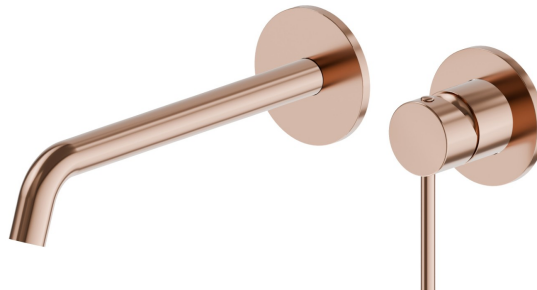

## 4230E.58.061

Single lever wall mixer group - finish PVD Copper Bronze

External part. Without pop-up waste set.

PVD Copper Bronze

### FEATURES

Material	<b>Brass</b>
Technology	<b>Save Water</b>
Installation	<b>Wall concealed part</b>
Spout	<b>Long spout</b>
Hole type	<b>2 holes</b>
Control type	<b>Single lever</b>
Waste / Drain set	<b>Without waste set</b>
Water mixing	<b>Mechanical</b>