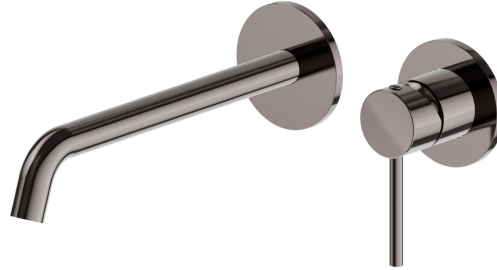

XT

4230E.58.063

Single lever wall mixer group - finish PVD Gun Metal

External part. Without pop-up waste set.

PVD Gun Metal

FEATURES

Material	Brass
Technology	Save Water
Installation	Wall concealed part
Spout	Long spout
Hole type	2 holes
Control type	Single lever
Waste / Drain set	Without waste set
Water mixing	Mechanical

Required for installation **27852.00.000**

TECHNICAL DRAWING

XT

4230E.58.063

Single lever wall mixer group - finish PVD Gun Metal

AVAILABLE FINISHES

58.063

PVD Gun Metal

01.014

finish Matt White

01.093

finish Matt Black

21.018

finish Chrome

58.061

finish PVD Copper Bronze