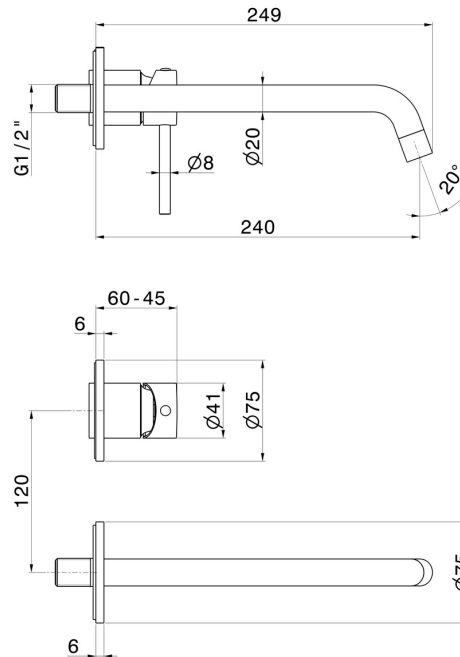

XT

4230E.58.063

Single lever wall mixer group - finish PVD Gun Metal

External part. Without pop-up waste set.

PVD Gun Metal

FEATURES

Material	Brass
Technology	Save Water
Installation	Wall concealed part
Spout	Long spout
Hole type	2 holes
Control type	Single lever
Waste / Drain set	Without waste set
Water mixing	Mechanical

Required for installation **27852.00.000**

TECHNICAL DRAWING

XT

4230E.58.063

Single lever wall mixer group - finish PVD Gun Metal

AVAILABLE FINISHES

58.063

PVD Gun Metal