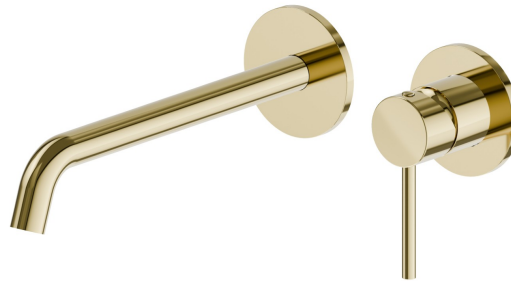

## 4230E.61.020

Single lever wall mixer group - finish PVD Glossy Gold

External part. Without pop-up waste set.

PVD Glossy Gold

### FEATURES

Material	<b>Brass</b>
Technology	<b>Save Water</b>
Installation	<b>Wall concealed part</b>
Spout	<b>Long spout</b>
Hole type	<b>2 holes</b>
Control type	<b>Single lever</b>
Waste / Drain set	<b>Without waste set</b>
Water mixing	<b>Mechanical</b>
Required for installation	<b><u>27852.00.000</u></b>

### TECHNICAL DRAWING

 **AR Preview**  
try it in your home

**More Details**  
on our [website](#)

**XT**

**4230E.61.020**

Single lever wall mixer group - finish PVD Glossy Gold

**AVAILABLE FINISHES**

---