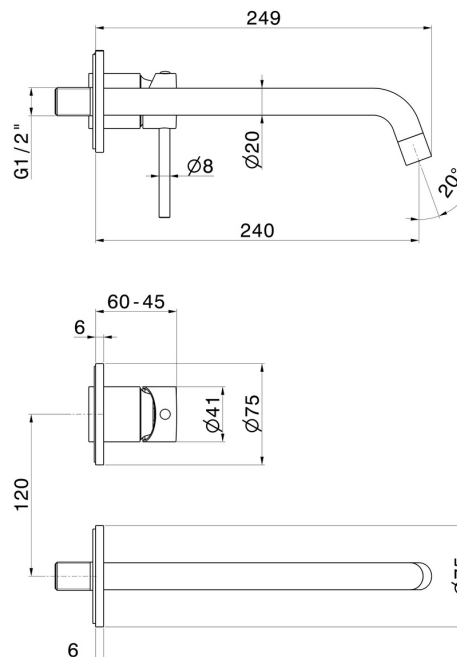

TECHNICAL DRAWING

AR Preview
try it in your home

More Details
on our [website](#)