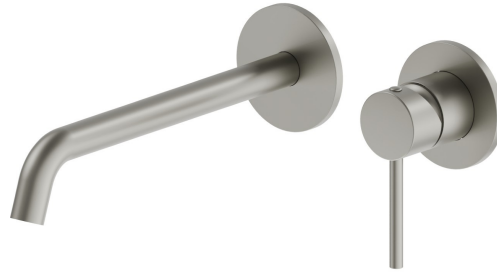

XT

4230E.M0.070

Single lever wall mixer group - finish Titanium Satin

External part. Without pop-up waste set.

Titanium Satin

FEATURES

Material	Brass
Technology	Save Water
Installation	Wall concealed part
Spout	Long spout
Hole type	2 holes
Control type	Single lever
Waste / Drain set	Without waste set
Water mixing	Mechanical

Required for installation **27852.00.000**

TECHNICAL DRAWING

 **AR Preview**
try it in your home

More Details
on our [website](#)

XT

4230E.M0.070

Single lever wall mixer group - finish Titanium Satin

AVAILABLE FINISHES

M0.070

Titanium Satin

01.014

finish Matt White

01.093

finish Matt Black

21.018

finish Chrome