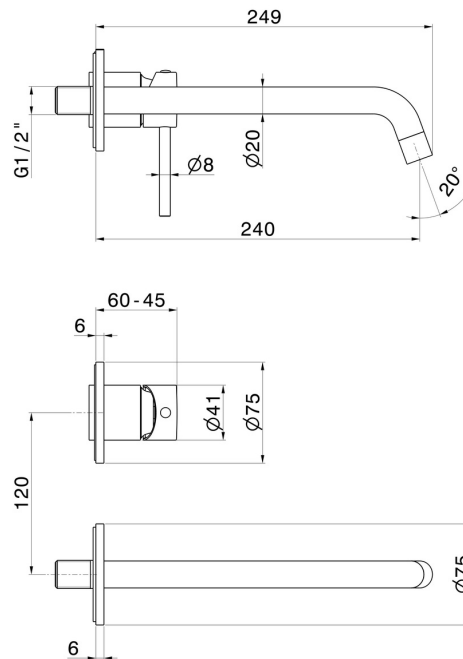

XT

4230E.M0.070

Single lever wall mixer group - finish Titanium Satin

External part. Without pop-up waste set.

Titanium Satin

FEATURES

Material	Brass
Technology	Save Water
Installation	Wall concealed part
Spout	Long spout
Hole type	2 holes
Control type	Single lever
Waste / Drain set	Without waste set
Water mixing	Mechanical

Required for installation **27852.00.000**

TECHNICAL DRAWING

 **AR Preview**
try it in your home

More Details
on our [website](#)

XT

4230E.M0.070

Single lever wall mixer group - finish Titanium Satin

AVAILABLE FINISHES