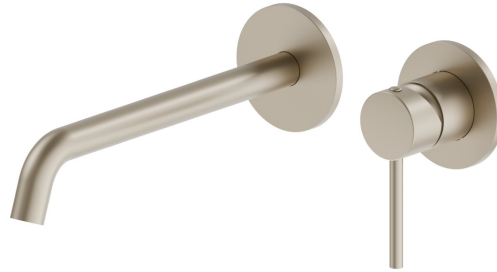

XT

4230E.M0.071

Single lever wall mixer group - finish Gold Satin

External part. Without pop-up waste set.

FEATURES

Material	Brass
Technology	Save Water
Installation	Wall concealed part
Spout	Long spout
Hole type	2 holes
Control type	Single lever
Waste / Drain set	Without waste set
Water mixing	Mechanical
Required for installation	<u>27852.00.000</u>

TECHNICAL DRAWING

XT

4230E.M0.071

Single lever wall mixer group - finish Gold Satin

AVAILABLE FINISHES

M0.071

Gold Satin

01.014

finish Matt White

01.093

finish Matt Black

21.018

finish Chrome

58.061

finish PVD Copper Bronze

58.063

finish Copper Glossy

M0.077

finish Carbon Satin