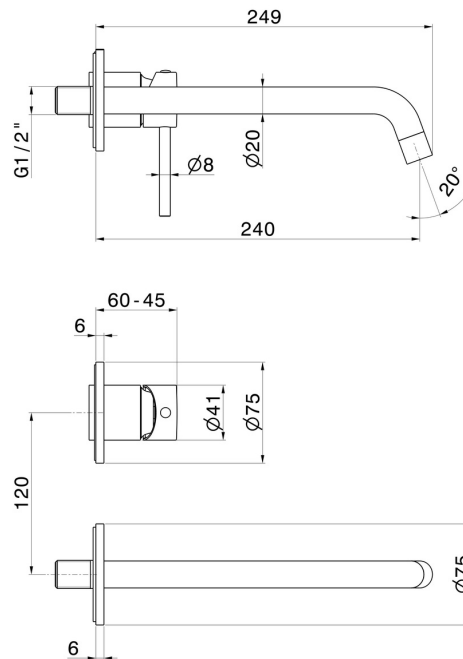

XT

4230E.M0.071

Single lever wall mixer group - finish Gold Satin

External part. Without pop-up waste set.

FEATURES

Material	Brass
Technology	Save Water
Installation	Wall concealed part
Spout	Long spout
Hole type	2 holes
Control type	Single lever
Waste / Drain set	Without waste set
Water mixing	Mechanical
Required for installation	<u>27852.00.000</u>

TECHNICAL DRAWING

XT

4230E.M0.071

Single lever wall mixer group - finish Gold Satin

AVAILABLE FINISHES

M0.071

Gold Satin

01.014