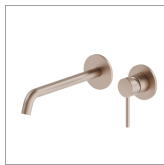

## 4230E.M0.072

Single lever wall mixer group - finish Copper Satin

External part. Without pop-up waste set.

Copper Satin

### TECHNICAL DRAWING

 **AR Preview**  
try it in your home

**More Details**  
on our [website](#)

**XT**

**4230E.M0.072**

Single lever wall mixer group - finish Copper Satin