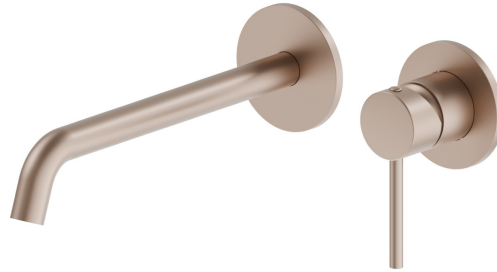

## 4230E.M0.072

Single lever wall mixer group - finish Copper Satin

External part. Without pop-up waste set.

Copper Satin

### FEATURES

|                   |                            |
|-------------------|----------------------------|
| Material          | <b>Brass</b>               |
| Technology        | <b>Save Water</b>          |
| Installation      | <b>Wall concealed part</b> |
| Spout             | <b>Long spout</b>          |
| Hole type         | <b>2 holes</b>             |
| Control type      | <b>Single lever</b>        |
| Waste / Drain set | <b>Without waste set</b>   |
| Water mixing      | <b>Mechanical</b>          |