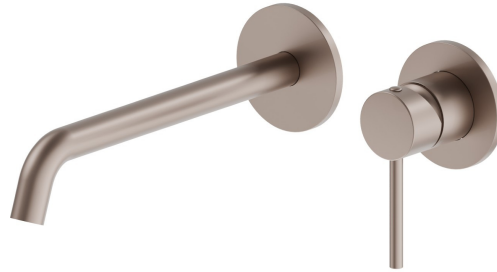

XT

4230E.M0.075

Single lever wall mixer group - finish Copper Glossy

External part. Without pop-up waste set.

Copper Glossy

FEATURES

Material	Brass
Technology	Save Water
Installation	Wall concealed part
Spout	Long spout
Hole type	2 holes
Control type	Single lever
Waste / Drain set	Without waste set
Water mixing	Mechanical
Required for installation	<u>27852.00.000</u>

TECHNICAL DRAWING

XT

4230E.M0.075

Single lever wall mixer group - finish Copper Glossy

AVAILABLE FINISHES

M0.075

Copper Glossy

01.014

finish Matt White

01.093

finish Matt Black

21.018

finish Chrome

58.061

finish PVD Copper Bronze

58.063

finish PVD Gun Metal

61.020

finish PVD Glossy Gold

M0.070

finish Titanium Satin

M0.071

finish Gold Satin

M0.072