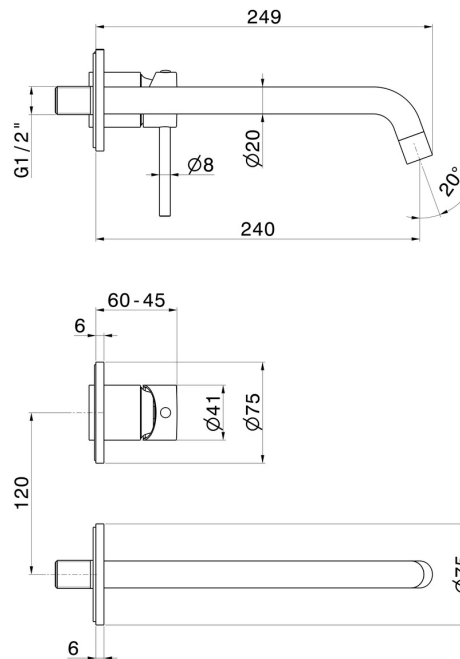

XT

4230E.M0.075

Single lever wall mixer group - finish Copper Glossy

External part. Without pop-up waste set.

Copper Glossy

FEATURES

Material	Brass
Technology	Save Water
Installation	Wall concealed part
Spout	Long spout
Hole type	2 holes
Control type	Single lever
Waste / Drain set	Without waste set
Water mixing	Mechanical
Required for installation	<u>27852.00.000</u>

TECHNICAL DRAWING

XT

4230E.M0.075

Single lever wall mixer group - finish Copper Glossy

AVAILABLE FINISHES

M0.075

Copper Glossy

01.014