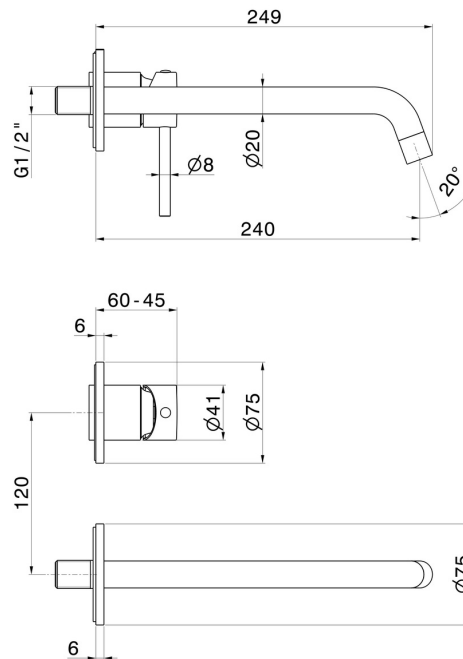

XT

4230E.M0.077

Single lever wall mixer group - finish Carbon Satin

External part. Without pop-up waste set.

Carbon Satin

FEATURES

Material	Brass
Technology	Save Water
Installation	Wall concealed part
Spout	Long spout
Hole type	2 holes
Control type	Single lever
Waste / Drain set	Without waste set
Water mixing	Mechanical

Required for installation **27852.00.000**

TECHNICAL DRAWING

XT

4230E.M0.077

Single lever wall mixer group - finish Carbon Satin

AVAILABLE FINISHES

M0.077

Carbon Satin