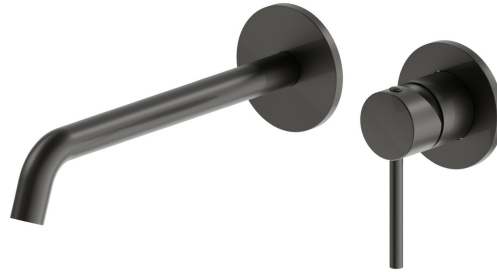

XT

4230E.M0.077

Single lever wall mixer group - finish Carbon Satin

External part. Without pop-up waste set.

Carbon Satin

FEATURES

Material	Brass
Technology	Save Water
Installation	Wall concealed part
Spout	Long spout
Hole type	2 holes
Control type	Single lever
Waste / Drain set	Without waste set
Water mixing	Mechanical

Required for installation **27852.00.000**

TECHNICAL DRAWING

XT

4230E.M0.077

Single lever wall mixer group - finish Carbon Satin

AVAILABLE FINISHES

M0.077

Carbon Satin

01.014

finish Matt White

01.093

finish Matt Black

21.018

finish Chrome

58.061

finish PVD Copper Bronze

M0.072

finish Copper Satin

M0.075

finish Copper Glossy