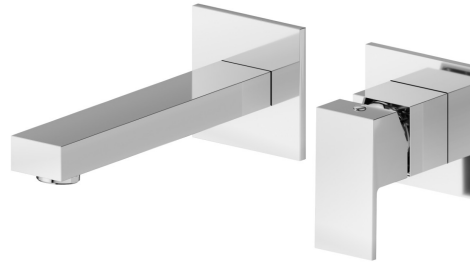

ERGO-Q

66428E.21.018

Single lever wall mixer group - finish Chrome

External part. Without pop-up waste set

Chrome

FEATURES

Material	Brass
Technology	Save Water
Installation	Wall mounted
Hole type	2 holes
Control type	Single lever
Waste / Drain set	Without waste set
Water mixing	Mechanical
Required for installation	<u>27853.00.000</u>

TECHNICAL DRAWING

ERGO-Q

66428E.21.018

Single lever wall mixer group - finish Chrome

AVAILABLE FINISHES

21.018

Chrome

01.093

finish Matt Black