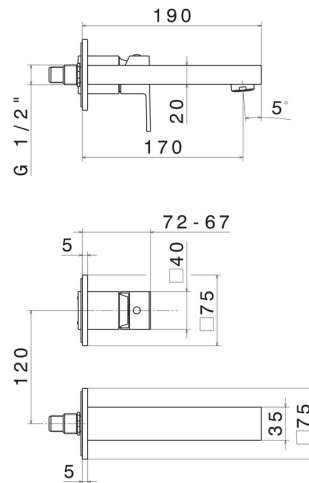

ERGO-Q

66428E.21.018

Single lever wall mixer group - finish Chrome

External part. Without pop-up waste set

Chrome

FEATURES

Material	Brass
Technology	Save Water
Installation	Wall mounted
Hole type	2 holes
Control type	Single lever
Waste / Drain set	Without waste set
Water mixing	Mechanical
Required for installation	<u>27853.00.000</u>

TECHNICAL DRAWING

ERGO-Q

66428E.21.018

Single lever wall mixer group - finish Chrome

AVAILABLE FINISHES

21.018

Chrome

01.093