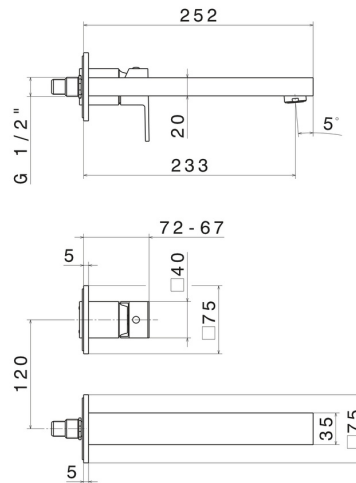

ERGO-Q

66430E.01.093

Single lever wall mixer group - finish Matt Black

External part. Without pop-up waste set

FEATURES

Material	Brass
Technology	Save Water
Installation	Wall mounted
Hole type	2 holes
Control type	Single lever
Waste / Drain set	Without waste set
Water mixing	Mechanical
Required for installation	<u>27853.00.000</u>

TECHNICAL DRAWING

 **AR Preview**
try it in your home

More Details
on our [website](#)

ERGO-Q

66430E.01.093

Single lever wall mixer group - finish Matt Black

AVAILABLE FINISHES

01.093