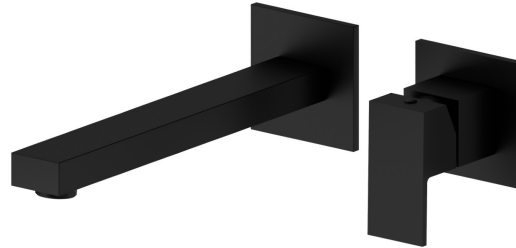

ERGO-Q

66430E.01.093

Single lever wall mixer group - finish Matt Black

External part. Without pop-up waste set

FEATURES

Material	Brass
Technology	Save Water
Installation	Wall mounted
Hole type	2 holes
Control type	Single lever
Waste / Drain set	Without waste set
Water mixing	Mechanical
Required for installation	<u>27853.00.000</u>

TECHNICAL DRAWING

 **AR Preview**
try it in your home

More Details
on our [website](#)

ERGO-Q

66430E.01.093

Single lever wall mixer group - finish Matt Black

AVAILABLE FINISHES

01.093