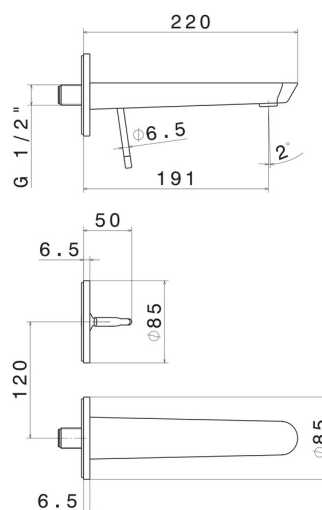

TECHNICAL DRAWING

AR Preview
try it in your home

More Details
on our [website](#)