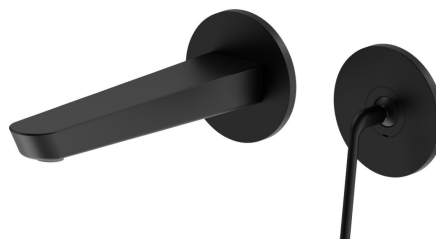

# O'RAMA

**68428E.01.093**

Single lever wall mixer group - finish Matt Black

External part. Without pop-up waste set

Matt Black

## FEATURES

Material	<b>Brass</b>
Technology	<b>Save Water</b>
Installation	<b>Wall mounted</b>
Spout	<b>Standard spout</b>
Hole type	<b>2 holes</b>
Control type	<b>Single lever</b>
Waste / Drain set	<b>Without waste set</b>
Water mixing	<b>Mechanical</b>
Required for installation	<b><u>27855.00.000</u></b>

## TECHNICAL DRAWING

 **AR Preview**  
try it in your home

**More Details**  
on our [website](#)

**O'RAMA**

**68428E.01.093**

Single lever wall mixer group - finish Matt Black

**AVAILABLE FINISHES**

---

**01.093**

Matt Black

**05.093**

finish Chrome - Matt Black

**61.020**

finish PVD Glossy Gold

**M2.070**

finish Titanium Satin - Matt black