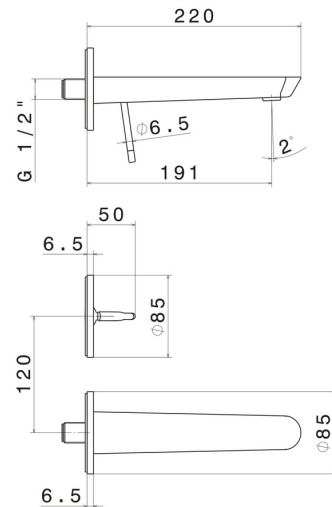

O'RAMA

68428E.05.093

Single lever wall mixer group - finish Chrome - Matt Black

External part. Without pop-up waste set

Chrome - Matt Black

FEATURES

Material	Brass
Technology	Save Water
Installation	Wall mounted
Spout	Standard spout
Hole type	2 holes
Control type	Single lever
Waste / Drain set	Without waste set
Water mixing	Mechanical
Required for installation	<u>27855.00.000</u>

TECHNICAL DRAWING

O'RAMA

68428E.05.093

Single lever wall mixer group - finish Chrome - Matt Black

AVAILABLE FINISHES

05.093

Chrome - Matt Black

01.093