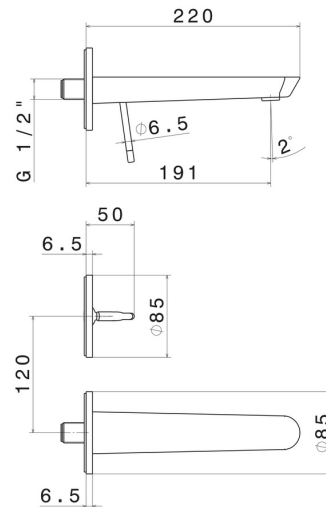

O'RAMA

68428E.61.020

Single lever wall mixer group - finish PVD Glossy Gold

External part. Without pop-up waste set

PVD Glossy Gold

FEATURES

Material	Brass
Technology	Save Water
Installation	Wall mounted
Spout	Standard spout
Hole type	2 holes
Control type	Single lever
Waste / Drain set	Without waste set
Water mixing	Mechanical
Required for installation	<u>27855.00.000</u>

TECHNICAL DRAWING

AR Preview
try it in your home

More Details
on our [website](#)

O'RAMA

68428E.61.020

Single lever wall mixer group - finish PVD Glossy Gold

AVAILABLE FINISHES

61.020