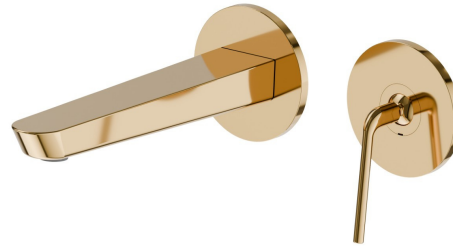

O'RAMA

68428E.61.020

Single lever wall mixer group - finish PVD Glossy Gold

External part. Without pop-up waste set

PVD Glossy Gold

FEATURES

Material	Brass
Technology	Save Water
Installation	Wall mounted
Spout	Standard spout
Hole type	2 holes
Control type	Single lever
Waste / Drain set	Without waste set
Water mixing	Mechanical
Required for installation	<u>27855.00.000</u>

TECHNICAL DRAWING

AR Preview
try it in your home

More Details
on our [website](#)

O'RAMA

68428E.61.020

Single lever wall mixer group - finish PVD Glossy Gold

AVAILABLE FINISHES

61.020

PVD Glossy Gold

01.093

finish Matt Black

05.093

finish Chrome - Matt Black

M2.070

finish Titanium Satin - Matt black

M2.071

finish Gold Satin - Matt black

M2.072

finish Copper Satin - Matt black

M2.075

finish Copper Glossy

AR Preview
try it in your home

More Details
on our [website](#)