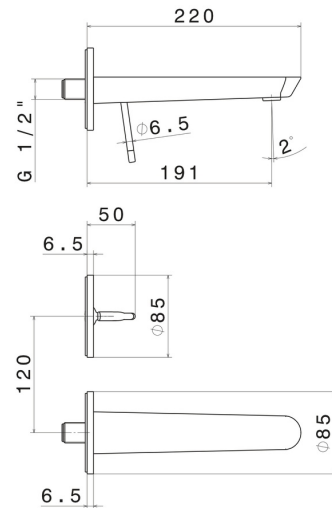

O'RAMA

68428E.M2.070

Single lever wall mixer group - finish Titanium Satin - Matt black

External part. Without pop-up waste set

FEATURES

Material	Brass
Technology	Save Water
Installation	Wall mounted
Spout	Standard spout
Hole type	2 holes
Control type	Single lever
Waste / Drain set	Without waste set
Water mixing	Mechanical
Required for installation	<u>27855.00.000</u>

TECHNICAL DRAWING

O'RAMA

68428E.M2.070

Single lever wall mixer group - finish Titanium Satin - Matt black

AVAILABLE FINISHES

M2.070

Titanium Satin - Matt black

01.093