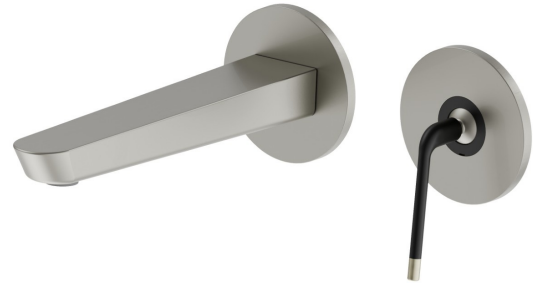

O'RAMA

68428E.M2.070

Single lever wall mixer group - finish Titanium Satin - Matt black

External part. Without pop-up waste set

FEATURES

Material	Brass
Technology	Save Water
Installation	Wall mounted
Spout	Standard spout
Hole type	2 holes
Control type	Single lever
Waste / Drain set	Without waste set
Water mixing	Mechanical
Required for installation	<u>27855.00.000</u>

TECHNICAL DRAWING

O'RAMA

68428E.M2.070

Single lever wall mixer group - finish Titanium Satin - Matt black

AVAILABLE FINISHES

M2.070

Titanium Satin - Matt black

01.093

finish Matt Black

05.093

finish Chrome - Matt Black

61.020

finish PVD Glossy Gold

M2.071

finish Gold Satin - Matt black

M2.072

finish Copper Satin - Matt black

M2.075

finish Copper Glossy