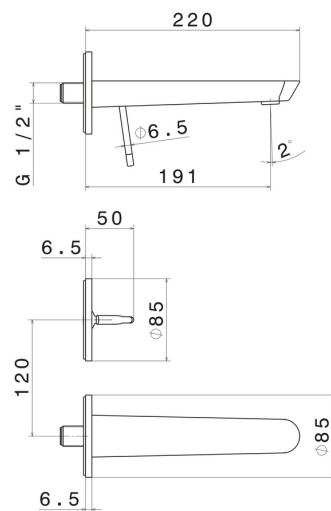

TECHNICAL DRAWING