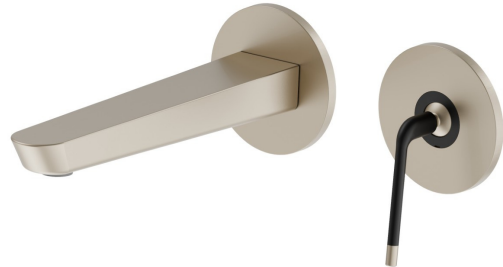

## 68428E.M2.071

Single lever wall mixer group - finish Gold Satin - Matt black

External part. Without pop-up waste set

Gold Satin - Matt black

### FEATURES

Material	<b>Brass</b>
Technology	<b>Save Water</b>
Installation	<b>Wall mounted</b>
Spout	<b>Standard spout</b>
Hole type	<b>2 holes</b>
Control type	<b>Single lever</b>
Waste / Drain set	<b>Without waste set</b>
Water mixing	<b>Mechanical</b>
Required for installation	<b><u>27855.00.000</u></b>

### TECHNICAL DRAWING

**O'RAMA**

**68428E.M2.071**

Single lever wall mixer group - finish Gold Satin - Matt black

**AVAILABLE FINISHES**

---

**M2.071**

Gold Satin - Matt black