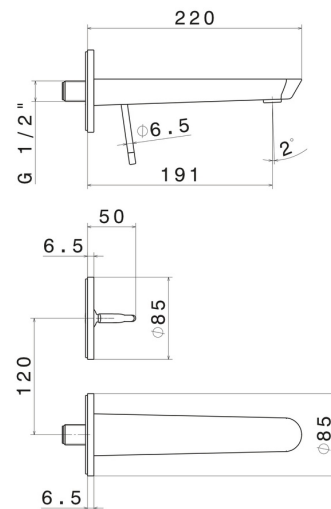

TECHNICAL DRAWING

AR Preview
try it in your home

More Details
on our [website](#)