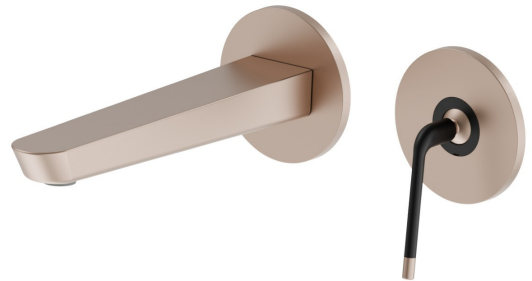

## 68428E.M2.072

Single lever wall mixer group - finish Copper Satin - Matt black

External part. Without pop-up waste set

Copper Satin - Matt black

### FEATURES

Material	<b>Brass</b>
Technology	<b>Save Water</b>
Installation	<b>Wall mounted</b>
Spout	<b>Standard spout</b>
Hole type	<b>2 holes</b>
Control type	<b>Single lever</b>
Waste / Drain set	<b>Without waste set</b>
Water mixing	<b>Mechanical</b>
Required for installation	<b><u>27855.00.000</u></b>

### TECHNICAL DRAWING

 **AR Preview**  
try it in your home

**More Details**  
on our [website](#)

**O'RAMA**

**68428E.M2.072**

Single lever wall mixer group - finish Copper Satin - Matt black

**AVAILABLE FINISHES**