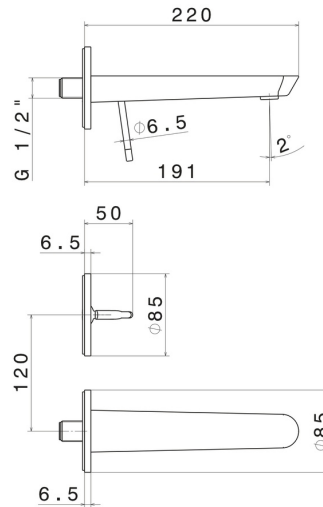

O'RAMA

68428E.M2.075

Single lever wall mixer group - finish Copper Glossy

External part. Without pop-up waste set

SAVE WATER

Copper Glossy

FEATURES

| | |
|---------------------------|----------------------------|
| Material | Brass |
| Technology | Save Water |
| Installation | Wall mounted |
| Spout | Standard spout |
| Hole type | 2 holes |
| Control type | Single lever |
| Waste / Drain set | Without waste set |
| Water mixing | Mechanical |
| Required for installation | <u>27855.00.000</u> |

TECHNICAL DRAWING

AR Preview
try it in your home

More Details
on our [website](#)

O'RAMA

68428E.M2.075

Single lever wall mixer group - finish Copper Glossy

AVAILABLE FINISHES

M2.075