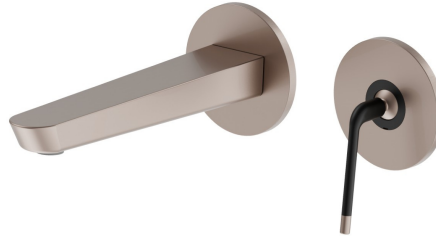

O'RAMA

68428E.M2.075

Single lever wall mixer group - finish Copper Glossy

External part. Without pop-up waste set

SAVE WATER

Copper Glossy

FEATURES

| | |
|---------------------------|----------------------------|
| Material | Brass |
| Technology | Save Water |
| Installation | Wall mounted |
| Spout | Standard spout |
| Hole type | 2 holes |
| Control type | Single lever |
| Waste / Drain set | Without waste set |
| Water mixing | Mechanical |
| Required for installation | <u>27855.00.000</u> |

TECHNICAL DRAWING

AR Preview
try it in your home

More Details
on our [website](#)

O'RAMA

68428E.M2.075

Single lever wall mixer group - finish Copper Glossy

AVAILABLE FINISHES

M2.075

Copper Glossy

01.093

finish Matt Black

05.093

finish Chrome - Matt Black

61.020

finish PVD Glossy Gold

M2.070

finish Titanium Satin - Matt black

M2.071

finish Gold Satin - Matt black

M2.072

finish Copper Satin - Matt black

AR Preview
try it in your home

More Details
on our [website](#)