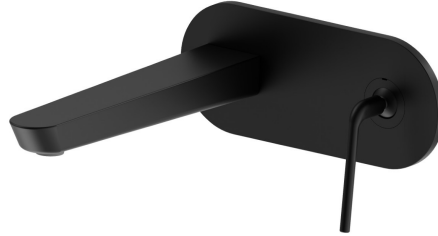

O'RAMA

68429E.01.093

Single lever wall mixer group - finish Matt Black

External part. Without pop-up waste set. Single cover plate

FEATURES

Material	Brass
Technology	Save Water
Installation	Wall concealed part
Spout	Standard spout
Control type	Single lever
Waste / Drain set	Without waste set
Water mixing	Mechanical
Required for installation	<u>27855.00.000</u>

TECHNICAL DRAWING

 **AR Preview**
try it in your home

More Details
on our [website](#)

O'RAMA

68429E.01.093

Single lever wall mixer group - finish Matt Black

AVAILABLE FINISHES

01.093

Matt Black

05.093

finish Chrome - Matt Black

61.020

finish PVD Glossy Gold

M2.070

finish Titanium Satin - Matt black

M2.071

finish Gold Satin - Matt black

M2.072

finish Copper Satin - Matt black

M2.075

finish Copper Glossy

AR Preview
try it in your home

More Details
on our [website](#)