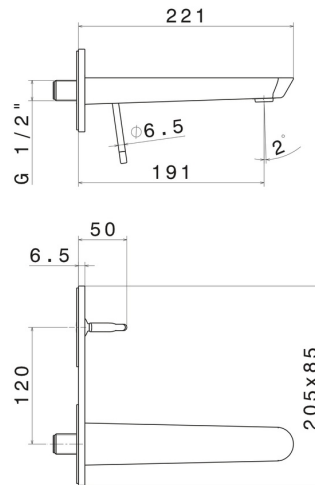

O'RAMA

68429E.01.093

Single lever wall mixer group - finish Matt Black

External part. Without pop-up waste set. Single cover plate

FEATURES

Material	Brass
Technology	Save Water
Installation	Wall concealed part
Spout	Standard spout
Control type	Single lever
Waste / Drain set	Without waste set
Water mixing	Mechanical
Required for installation	<u>27855.00.000</u>

TECHNICAL DRAWING

 **AR Preview**
try it in your home

More Details
on our [website](#)

O'RAMA

68429E.01.093

Single lever wall mixer group - finish Matt Black

AVAILABLE FINISHES

01.093