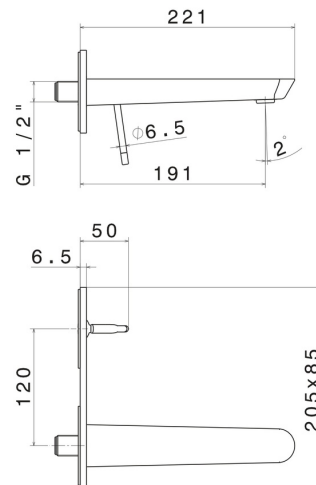

O'RAMA

68429E.05.093

Single lever wall mixer group - finish Chrome - Matt Black

External part. Without pop-up waste set. Single cover plate

Chrome - Matt Black

FEATURES

Material	Brass
Technology	Save Water
Installation	Wall concealed part
Spout	Standard spout
Control type	Single lever
Waste / Drain set	Without waste set
Water mixing	Mechanical
Required for installation	<u>27855.00.000</u>

TECHNICAL DRAWING

 **AR Preview**
try it in your home

More Details
on our [website](#)

O'RAMA

68429E.05.093

Single lever wall mixer group - finish Chrome - Matt Black

AVAILABLE FINISHES

05.093