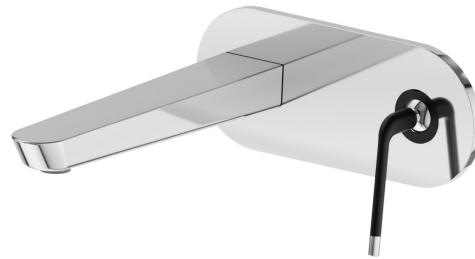

O'RAMA

68429E.05.093

Single lever wall mixer group - finish Chrome - Matt Black

External part. Without pop-up waste set. Single cover plate

Chrome - Matt Black

FEATURES

Material	Brass
Technology	Save Water
Installation	Wall concealed part
Spout	Standard spout
Control type	Single lever
Waste / Drain set	Without waste set
Water mixing	Mechanical
Required for installation	<u>27855.00.000</u>

TECHNICAL DRAWING

 **AR Preview**
try it in your home

More Details
on our [website](#)

O'RAMA

68429E.05.093

Single lever wall mixer group - finish Chrome - Matt Black

AVAILABLE FINISHES

05.093

Chrome - Matt Black

01.093

finish Matt Black

61.020

finish PVD Glossy Gold

M2.070

finish Titanium Satin - Matt black

M2.071