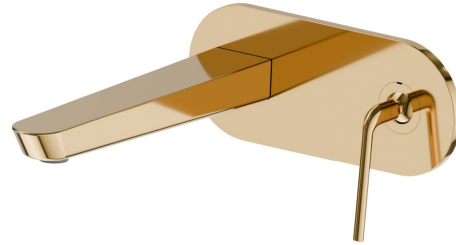

# O'RAMA

**68429E.61.020**

Single lever wall mixer group - finish PVD Glossy Gold

External part. Without pop-up waste set. Single cover plate

PVD Glossy Gold

## FEATURES

Material	<b>Brass</b>
Technology	<b>Save Water</b>
Installation	<b>Wall concealed part</b>
Spout	<b>Standard spout</b>
Control type	<b>Single lever</b>
Waste / Drain set	<b>Without waste set</b>
Water mixing	<b>Mechanical</b>
Required for installation	<b><u>27855.00.000</u></b>

## TECHNICAL DRAWING

**O'RAMA**

**68429E.61.020**

Single lever wall mixer group - finish PVD Glossy Gold

**AVAILABLE FINISHES**

---

**61.020**

PVD Glossy Gold

**01.093**

finish Matt Black

**05.093**

finish Chrome - Matt Black

**M2.070**

finish Titanium Satin - Matt black

**M2.071**

finish Gold Satin - Matt black