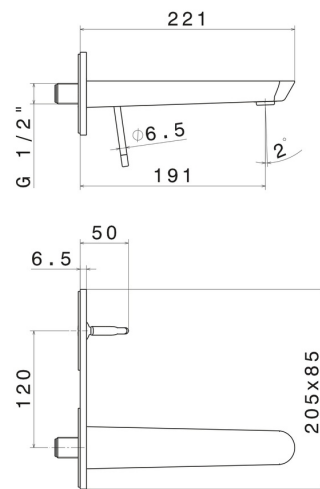

# O'RAMA

**68429E.61.020**

Single lever wall mixer group - finish PVD Glossy Gold

External part. Without pop-up waste set. Single cover plate

PVD Glossy Gold

## FEATURES

Material	<b>Brass</b>
Technology	<b>Save Water</b>
Installation	<b>Wall concealed part</b>
Spout	<b>Standard spout</b>
Control type	<b>Single lever</b>
Waste / Drain set	<b>Without waste set</b>
Water mixing	<b>Mechanical</b>
Required for installation	<b><u>27855.00.000</u></b>

## TECHNICAL DRAWING

**O'RAMA**

**68429E.61.020**

Single lever wall mixer group - finish PVD Glossy Gold

**AVAILABLE FINISHES**

---

**61.020**

PVD Glossy Gold