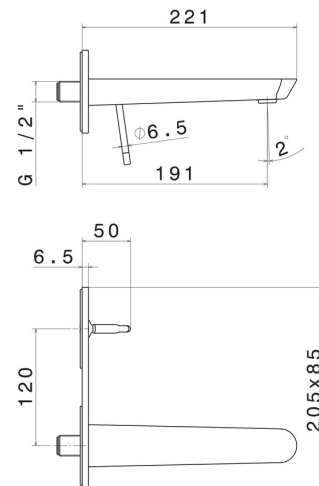

O'RAMA

68429E.M2.070

Single lever wall mixer group - finish Titanium Satin - Matt black

External part. Without pop-up waste set. Single cover plate

FEATURES

Material	Brass
Technology	Save Water
Installation	Wall concealed part
Spout	Standard spout
Control type	Single lever
Waste / Drain set	Without waste set
Water mixing	Mechanical
Required for installation	<u>27855.00.000</u>

TECHNICAL DRAWING

O'RAMA

68429E.M2.070

Single lever wall mixer group - finish Titanium Satin - Matt black

AVAILABLE FINISHES

M2.070

Titanium Satin - Matt black

01.093