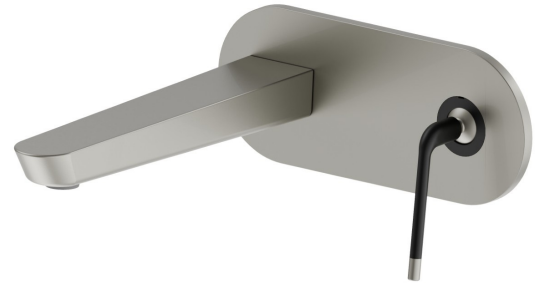

O'RAMA

68429E.M2.070

Single lever wall mixer group - finish Titanium Satin - Matt black

External part. Without pop-up waste set. Single cover plate

FEATURES

Material	Brass
Technology	Save Water
Installation	Wall concealed part
Spout	Standard spout
Control type	Single lever
Waste / Drain set	Without waste set
Water mixing	Mechanical
Required for installation	<u>27855.00.000</u>

TECHNICAL DRAWING

O'RAMA

68429E.M2.070

Single lever wall mixer group - finish Titanium Satin - Matt black

AVAILABLE FINISHES

M2.070

Titanium Satin - Matt black

01.093

finish Matt Black

05.093

finish Chrome - Matt Black

61.020

finish PVD Glossy Gold

M2.071

finish Gold Satin - Matt black

M2.072

finish Copper Satin - Matt black

M2.075

finish Copper Glossy