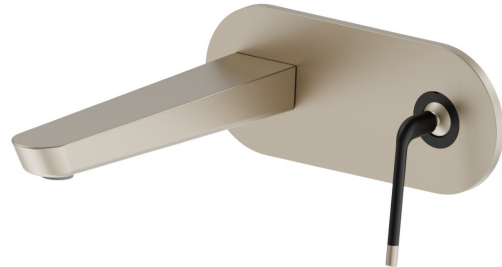

O'RAMA

68429E.M2.071

Single lever wall mixer group - finish Gold Satin - Matt black

External part. Without pop-up waste set. Single cover plate

Gold Satin - Matt black

FEATURES

Material	Brass
Technology	Save Water
Installation	Wall concealed part
Spout	Standard spout
Control type	Single lever
Waste / Drain set	Without waste set
Water mixing	Mechanical
Required for installation	<u>27855.00.000</u>

TECHNICAL DRAWING

 **AR Preview**
try it in your home

More Details
on our [website](#)

O'RAMA

68429E.M2.071

Single lever wall mixer group - finish Gold Satin - Matt black

AVAILABLE FINISHES

M2.071

Gold Satin - Matt black

01.093

finish Matt Black

05.093

finish Chrome - Matt Black

61.020

finish PVD Glossy Gold

M2.070

finish Titanium Satin - Matt black

M2.072

finish Copper Satin - Matt black

M2.075

finish Copper Glossy

AR Preview
try it in your home

More Details
on our [website](#)