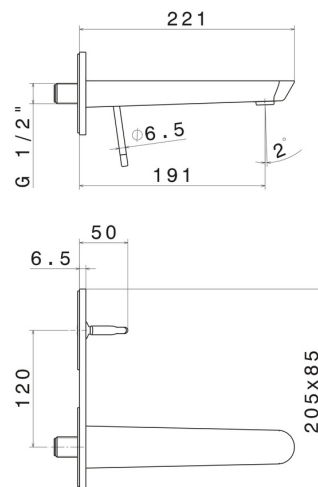

TECHNICAL DRAWING

AR Preview
try it in your home

More Details
on our [website](#)