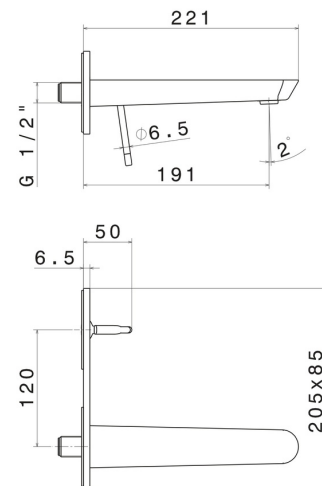

TECHNICAL DRAWING