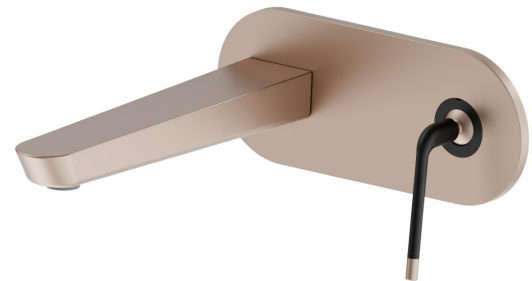

O'RAMA

68429E.M2.072

Single lever wall mixer group - finish Copper Satin - Matt black

External part. Without pop-up waste set. Single cover plate

FEATURES

Material	Brass
Technology	Save Water
Installation	Wall concealed part
Spout	Standard spout
Control type	Single lever
Waste / Drain set	Without waste set
Water mixing	Mechanical
Required for installation	<u>27855.00.000</u>

TECHNICAL DRAWING

O'RAMA

68429E.M2.072

Single lever wall mixer group - finish Copper Satin - Matt black

AVAILABLE FINISHES

M2.072

Copper Satin - Matt black

01.093

finish Matt Black

05.093

finish Chrome - Matt Black

61.020

finish PVD Glossy Gold

M2.070

finish Titanium Satin - Matt black

M2.071

finish Gold Satin - Matt black

M2.075

finish Copper Glossy