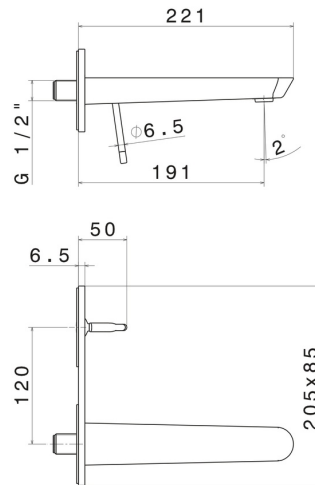

O'RAMA

68429E.M2.075

Single lever wall mixer group - finish Copper Glossy
 External part. Without pop-up waste set. Single cover plate

Copper Glossy

FEATURES

Material	Brass
Technology	Save Water
Installation	Wall concealed part
Spout	Standard spout
Control type	Single lever
Waste / Drain set	Without waste set
Water mixing	Mechanical
Required for installation	<u>27855.00.000</u>

TECHNICAL DRAWING

 **AR Preview**
 try it in your home

More Details
 on our [website](#)

O'RAMA

68429E.M2.075

Single lever wall mixer group - finish Copper Glossy

AVAILABLE FINISHES

M2.075