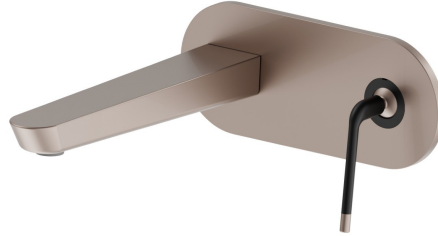

O'RAMA

68429E.M2.075

Single lever wall mixer group - finish Copper Glossy
 External part. Without pop-up waste set. Single cover plate

Copper Glossy

FEATURES

Material	Brass
Technology	Save Water
Installation	Wall concealed part
Spout	Standard spout
Control type	Single lever
Waste / Drain set	Without waste set
Water mixing	Mechanical
Required for installation	<u>27855.00.000</u>

TECHNICAL DRAWING

 **AR Preview**
 try it in your home

More Details
 on our [website](#)

O'RAMA

68429E.M2.075

Single lever wall mixer group - finish Copper Glossy

AVAILABLE FINISHES

M2.075

Copper Glossy

01.093

finish Matt Black

05.093

finish Chrome - Matt Black

61.020

finish PVD Glossy Gold

M2.070

finish Titanium Satin - Matt black

M2.071

finish Gold Satin - Matt black

M2.072

finish Copper Satin - Matt black

AR Preview
try it in your home

More Details
on our [website](#)