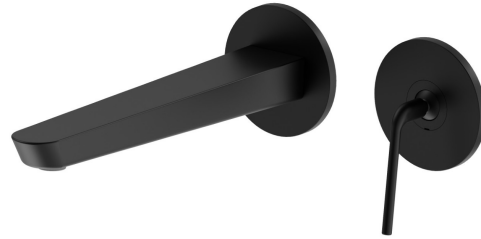

O'RAMA

68430E.01.093

Single lever wall mixer group - finish Matt Black

External part. Without pop-up waste set

FEATURES

| | |
|---------------------------|----------------------------|
| Material | Brass |
| Technology | Save Water |
| Installation | Wall mounted |
| Spout | Long spout |
| Hole type | 2 holes |
| Control type | Single lever |
| Waste / Drain set | Without waste set |
| Water mixing | Mechanical |
| Required for installation | <u>27855.00.000</u> |

TECHNICAL DRAWING

 **AR Preview**
try it in your home

More Details
on our [website](#)

O'RAMA

68430E.01.093

Single lever wall mixer group - finish Matt Black

AVAILABLE FINISHES

01.093

Matt Black

05.093

finish Chrome - Matt Black

61.020

finish PVD Glossy Gold

M2.070

finish Titanium Satin - Matt black

M2.071

finish Gold Satin - Matt black

M2.072

finish Copper Satin - Matt black

M2.075

finish Copper Glossy

AR Preview
try it in your home

More Details
on our [website](#)