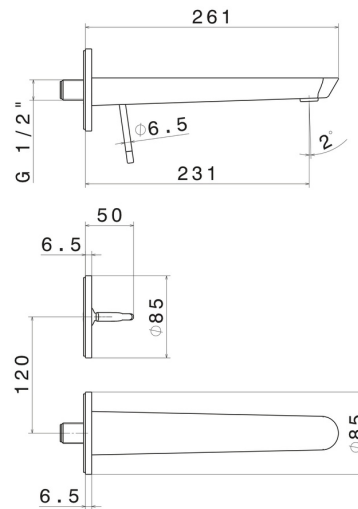

O'RAMA

68430E.01.093

Single lever wall mixer group - finish Matt Black

External part. Without pop-up waste set

FEATURES

| | |
|---------------------------|----------------------------|
| Material | Brass |
| Technology | Save Water |
| Installation | Wall mounted |
| Spout | Long spout |
| Hole type | 2 holes |
| Control type | Single lever |
| Waste / Drain set | Without waste set |
| Water mixing | Mechanical |
| Required for installation | <u>27855.00.000</u> |

TECHNICAL DRAWING

 **AR Preview**
try it in your home

More Details
on our [website](#)

O'RAMA

68430E.01.093

Single lever wall mixer group - finish Matt Black

AVAILABLE FINISHES

01.093