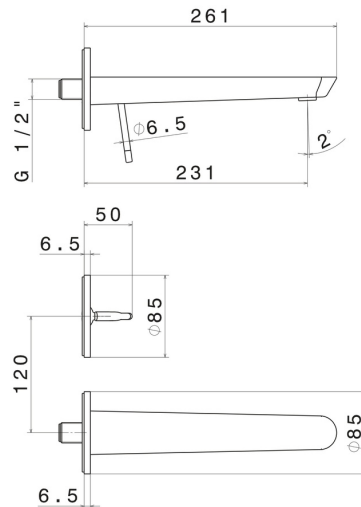

O'RAMA

68430E.05.093

Single lever wall mixer group - finish Chrome - Matt Black

External part. Without pop-up waste set

Chrome - Matt Black

FEATURES

Material	Brass
Technology	Save Water
Installation	Wall mounted
Spout	Long spout
Hole type	2 holes
Control type	Single lever
Waste / Drain set	Without waste set
Water mixing	Mechanical
Required for installation	<u>27855.00.000</u>

TECHNICAL DRAWING

O'RAMA

68430E.05.093

Single lever wall mixer group - finish Chrome - Matt Black

AVAILABLE FINISHES

05.093

Chrome - Matt Black

01.093