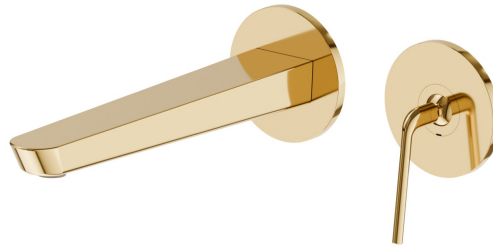

# O'RAMA

**68430E.61.020**

Single lever wall mixer group - finish PVD Glossy Gold

External part. Without pop-up waste set

PVD Glossy Gold

## FEATURES

Material	<b>Brass</b>
Technology	<b>Save Water</b>
Installation	<b>Wall mounted</b>
Spout	<b>Long spout</b>
Hole type	<b>2 holes</b>
Control type	<b>Single lever</b>
Waste / Drain set	<b>Without waste set</b>
Water mixing	<b>Mechanical</b>
Required for installation	<b><u>27855.00.000</u></b>

## TECHNICAL DRAWING

AR Preview  
try it in your home

More Details  
on our [website](#)

**O'RAMA**

**68430E.61.020**

Single lever wall mixer group - finish PVD Glossy Gold

**AVAILABLE FINISHES**

---

**61.020**

PVD Glossy Gold

**01.093**

finish Matt Black

**05.093**

finish Chrome - Matt Black

**M2.070**

finish Titanium Satin - Matt black