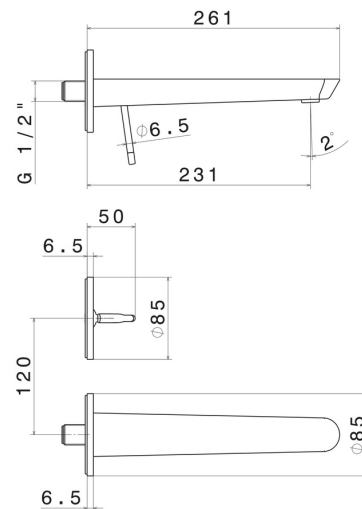

TECHNICAL DRAWING

AR Preview
try it in your home

More Details
on our [website](#)