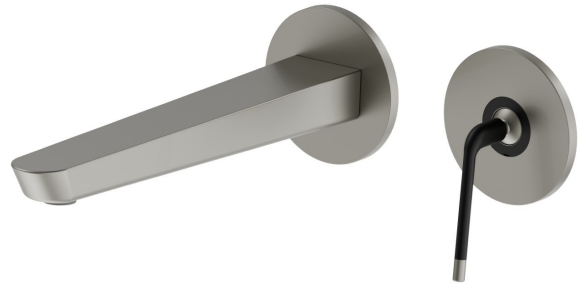

O'RAMA

68430E.M2.070

Single lever wall mixer group - finish Titanium Satin - Matt black

External part. Without pop-up waste set

Titanium Satin - Matt black

FEATURES

Material	Brass
Technology	Save Water
Installation	Wall mounted
Spout	Long spout
Hole type	2 holes
Control type	Single lever
Waste / Drain set	Without waste set
Water mixing	Mechanical
Required for installation	<u>27855.00.000</u>

TECHNICAL DRAWING

O'RAMA

68430E.M2.070

Single lever wall mixer group - finish Titanium Satin - Matt black

AVAILABLE FINISHES

M2.070

Titanium Satin - Matt black

01.093

finish Matt Black

05.093

finish Chrome - Matt Black

61.020

finish PVD Glossy Gold

M2.071

finish Gold Satin - Matt black

M2.072

finish Copper Satin - Matt black

M2.075

finish Copper Glossy