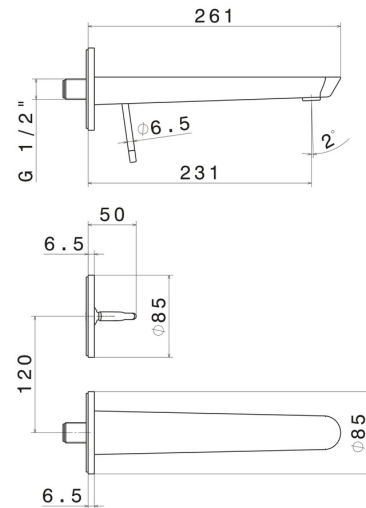

O'RAMA

68430E.M2.070

Single lever wall mixer group - finish Titanium Satin - Matt black

External part. Without pop-up waste set

Titanium Satin - Matt black

FEATURES

Material	Brass
Technology	Save Water
Installation	Wall mounted
Spout	Long spout
Hole type	2 holes
Control type	Single lever
Waste / Drain set	Without waste set
Water mixing	Mechanical
Required for installation	<u>27855.00.000</u>

TECHNICAL DRAWING

O'RAMA

68430E.M2.070

Single lever wall mixer group - finish Titanium Satin - Matt black

AVAILABLE FINISHES

M2.070

Titanium Satin - Matt black

01.093