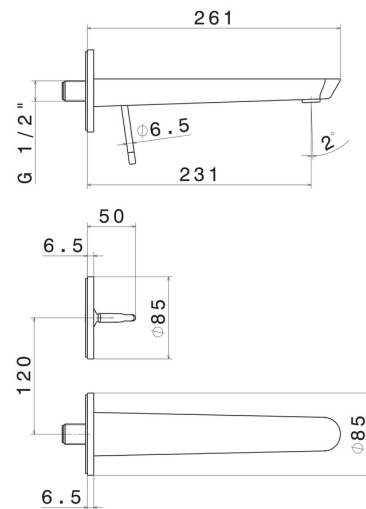

O'RAMA

68430E.M2.071

Single lever wall mixer group - finish Gold Satin - Matt black

External part. Without pop-up waste set

Gold Satin - Matt black

FEATURES

Material	Brass
Technology	Save Water
Installation	Wall mounted
Spout	Long spout
Hole type	2 holes
Control type	Single lever
Waste / Drain set	Without waste set
Water mixing	Mechanical
Required for installation	<u>27855.00.000</u>

TECHNICAL DRAWING

O'RAMA

68430E.M2.071

Single lever wall mixer group - finish Gold Satin - Matt black

AVAILABLE FINISHES

M2.071

Gold Satin - Matt black

01.093