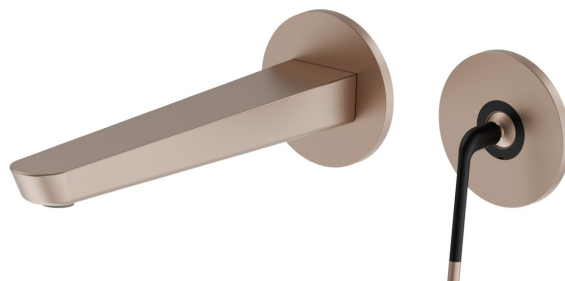

## 68430E.M2.072

Single lever wall mixer group - finish Copper Satin - Matt black

External part. Without pop-up waste set

Copper Satin - Matt black

### FEATURES

Material	<b>Brass</b>
Technology	<b>Save Water</b>
Installation	<b>Wall mounted</b>
Spout	<b>Long spout</b>
Hole type	<b>2 holes</b>
Control type	<b>Single lever</b>
Waste / Drain set	<b>Without waste set</b>
Water mixing	<b>Mechanical</b>
Required for installation	<b><u>27855.00.000</u></b>

### TECHNICAL DRAWING

**AR Preview**  
try it in your home

**More Details**  
on our [website](#)

**O'RAMA**

**68430E.M2.072**

Single lever wall mixer group - finish Copper Satin - Matt black

**AVAILABLE FINISHES**