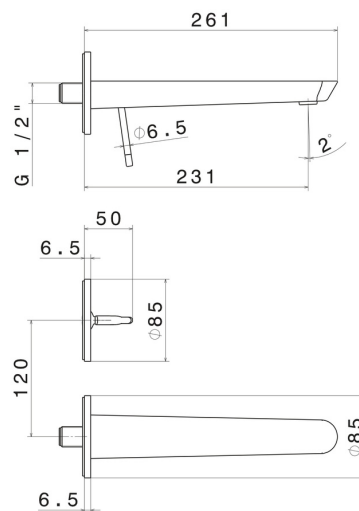

TECHNICAL DRAWING

AR Preview
try it in your home

More Details
on our [website](#)