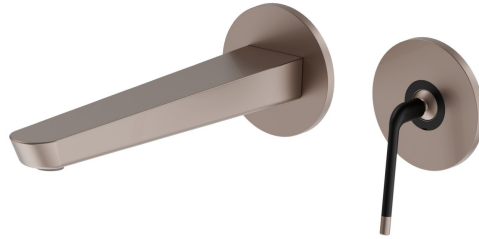

O'RAMA

68430E.M2.075

Single lever wall mixer group - finish Copper Glossy

External part. Without pop-up waste set

Copper Glossy

FEATURES

Material	Brass
Technology	Save Water
Installation	Wall mounted
Spout	Long spout
Hole type	2 holes
Control type	Single lever
Waste / Drain set	Without waste set
Water mixing	Mechanical
Required for installation	<u>27855.00.000</u>

TECHNICAL DRAWING

 **AR Preview**
try it in your home

More Details
on our [website](#)

O'RAMA

68430E.M2.075

Single lever wall mixer group - finish Copper Glossy

AVAILABLE FINISHES

M2.075

Copper Glossy

01.093

finish Matt Black

05.093

finish Chrome - Matt Black

61.020

finish PVD Glossy Gold

M2.070

finish Titanium Satin - Matt black

M2.071

finish Gold Satin - Matt black

M2.072

finish Copper Satin - Matt black

AR Preview
try it in your home

More Details
on our [website](#)