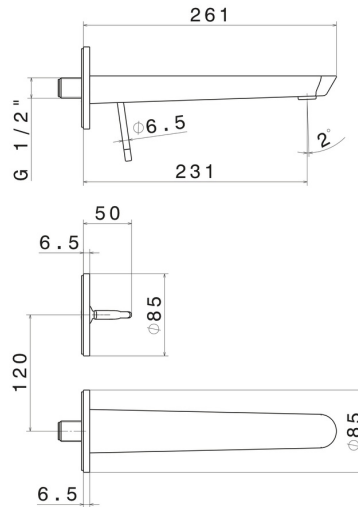

O'RAMA

68430E.M2.075

Single lever wall mixer group - finish Copper Glossy

External part. Without pop-up waste set

Copper Glossy

FEATURES

Material	Brass
Technology	Save Water
Installation	Wall mounted
Spout	Long spout
Hole type	2 holes
Control type	Single lever
Waste / Drain set	Without waste set
Water mixing	Mechanical
Required for installation	<u>27855.00.000</u>

TECHNICAL DRAWING

 **AR Preview**
try it in your home

More Details
on our [website](#)

O'RAMA

68430E.M2.075

Single lever wall mixer group - finish Copper Glossy

AVAILABLE FINISHES

M2.075