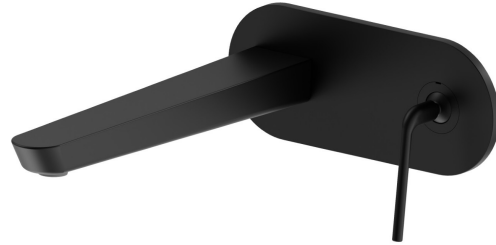

O'RAMA

68431E.01.093

Single lever wall mixer group - finish Matt Black

External part. Without pop-up waste set. Single cover plate

FEATURES

Material	Brass
Technology	Save Water
Installation	Wall concealed part
Spout	Long spout
Control type	Single lever
Waste / Drain set	Without waste set
Water mixing	Mechanical
Required for installation	<u>27855.00.000</u>

TECHNICAL DRAWING

 **AR Preview**
try it in your home

More Details
on our [website](#)

O'RAMA

68431E.01.093

Single lever wall mixer group - finish Matt Black

AVAILABLE FINISHES

01.093

Matt Black

05.093

finish Chrome - Matt Black

61.020

finish PVD Glossy Gold

M2.070

finish Titanium Satin - Matt black

M2.071

finish Gold Satin - Matt black

M2.072

finish Copper Satin - Matt black

M2.075

finish Copper Glossy

AR Preview
try it in your home

More Details
on our [website](#)