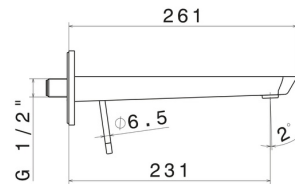

TECHNICAL DRAWING

AR Preview
try it in your home

More Details
on our [website](#)