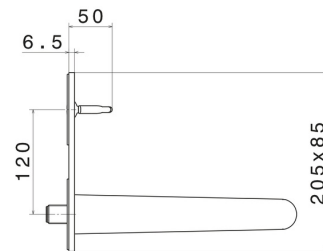

O'RAMA

68431E.01.093

Single lever wall mixer group - finish Matt Black

External part. Without pop-up waste set. Single cover plate

FEATURES

Material	Brass
Technology	Save Water
Installation	Wall concealed part
Spout	Long spout
Control type	Single lever
Waste / Drain set	Without waste set
Water mixing	Mechanical
Required for installation	<u>27855.00.000</u>

TECHNICAL DRAWING

 **AR Preview**
try it in your home

More Details
on our [website](#)

O'RAMA

68431E.01.093

Single lever wall mixer group - finish Matt Black

AVAILABLE FINISHES

01.093