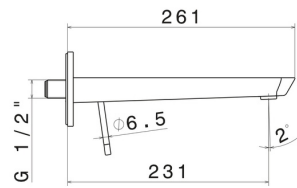

TECHNICAL DRAWING