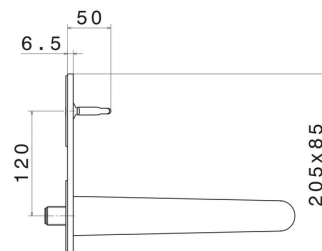

# O'RAMA

**68431E.05.093**

Single lever wall mixer group - finish Chrome - Matt Black

External part. Without pop-up waste set. Single cover plate

Chrome - Matt Black

## FEATURES

Material	<b>Brass</b>
Technology	<b>Save Water</b>
Installation	<b>Wall concealed part</b>
Spout	<b>Long spout</b>
Control type	<b>Single lever</b>
Waste / Drain set	<b>Without waste set</b>
Water mixing	<b>Mechanical</b>
Required for installation	<b><u>27855.00.000</u></b>

## TECHNICAL DRAWING

**O'RAMA**

**68431E.05.093**

Single lever wall mixer group - finish Chrome - Matt Black

**AVAILABLE FINISHES**

---

**05.093**

Chrome - Matt Black