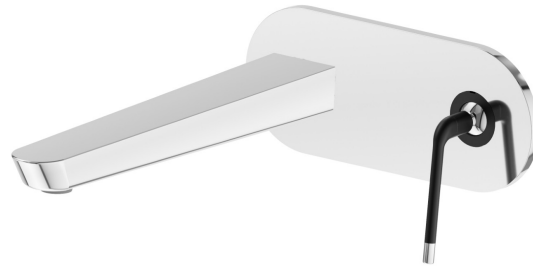

# O'RAMA

**68431E.05.093**

Single lever wall mixer group - finish Chrome - Matt Black

External part. Without pop-up waste set. Single cover plate

Chrome - Matt Black

## FEATURES

Material	<b>Brass</b>
Technology	<b>Save Water</b>
Installation	<b>Wall concealed part</b>
Spout	<b>Long spout</b>
Control type	<b>Single lever</b>
Waste / Drain set	<b>Without waste set</b>
Water mixing	<b>Mechanical</b>
Required for installation	<b><u>27855.00.000</u></b>

## TECHNICAL DRAWING

**O'RAMA**

**68431E.05.093**

Single lever wall mixer group - finish Chrome - Matt Black

**AVAILABLE FINISHES**

---

**05.093**

Chrome - Matt Black