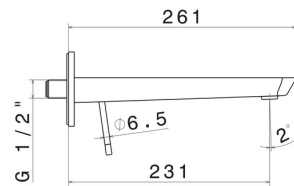

TECHNICAL DRAWING