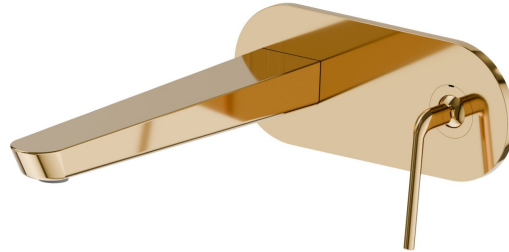

O'RAMA

68431E.61.020

Single lever wall mixer group - finish PVD Glossy Gold

External part. Without pop-up waste set. Single cover plate

PVD Glossy Gold

FEATURES

| | |
|---------------------------|----------------------------|
| Material | Brass |
| Technology | Save Water |
| Installation | Wall concealed part |
| Spout | Long spout |
| Control type | Single lever |
| Waste / Drain set | Without waste set |
| Water mixing | Mechanical |
| Required for installation | <u>27855.00.000</u> |

TECHNICAL DRAWING

O'RAMA

68431E.61.020

Single lever wall mixer group - finish PVD Glossy Gold

AVAILABLE FINISHES

61.020

PVD Glossy Gold

01.093

finish Matt Black

05.093

finish Chrome - Matt Black

M2.070

finish Titanium Satin - Matt black

M2.071

finish Gold Satin - Matt black

M2.072

finish Copper Satin - Matt black

M2.075

finish Copper Glossy