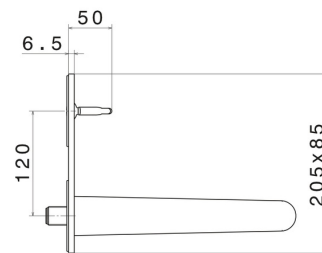

O'RAMA

68431E.61.020

Single lever wall mixer group - finish PVD Glossy Gold

External part. Without pop-up waste set. Single cover plate

PVD Glossy Gold

FEATURES

| | |
|---------------------------|----------------------------|
| Material | Brass |
| Technology | Save Water |
| Installation | Wall concealed part |
| Spout | Long spout |
| Control type | Single lever |
| Waste / Drain set | Without waste set |
| Water mixing | Mechanical |
| Required for installation | <u>27855.00.000</u> |

TECHNICAL DRAWING

O'RAMA

68431E.61.020

Single lever wall mixer group - finish PVD Glossy Gold

AVAILABLE FINISHES

61.020

PVD Glossy Gold

01.093