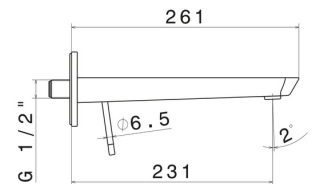

TECHNICAL DRAWING