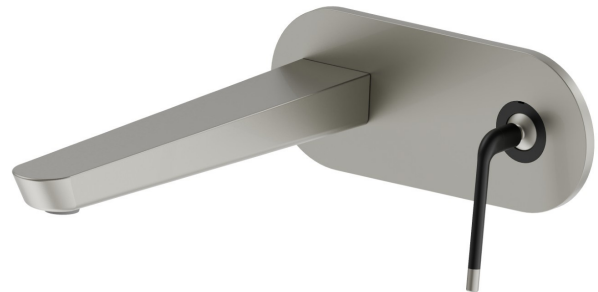

## 68431E.M2.070

Single lever wall mixer group - finish Titanium Satin - Matt black

External part. Without pop-up waste set. Single cover plate

### FEATURES

Material	<b>Brass</b>
Technology	<b>Save Water</b>
Installation	<b>Wall concealed part</b>
Spout	<b>Long spout</b>
Control type	<b>Single lever</b>
Waste / Drain set	<b>Without waste set</b>
Water mixing	<b>Mechanical</b>
Required for installation	<b><u>27855.00.000</u></b>

### TECHNICAL DRAWING

**O'RAMA**

**68431E.M2.070**

Single lever wall mixer group - finish Titanium Satin - Matt black

**AVAILABLE FINISHES**

---

**M2.070**

Titanium Satin - Matt black