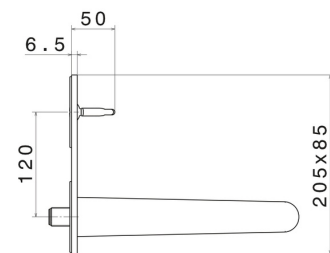

TECHNICAL DRAWING