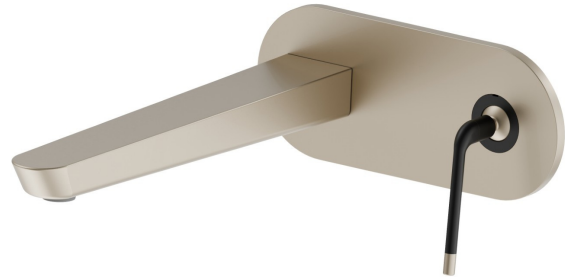

O'RAMA

68431E.M2.071

Single lever wall mixer group - finish Gold Satin - Matt black

External part. Without pop-up waste set. Single cover plate

Gold Satin - Matt black

FEATURES

Material	Brass
Technology	Save Water
Installation	Wall concealed part
Spout	Long spout
Control type	Single lever
Waste / Drain set	Without waste set
Water mixing	Mechanical
Required for installation	<u>27855.00.000</u>

TECHNICAL DRAWING

O'RAMA

68431E.M2.071

Single lever wall mixer group - finish Gold Satin - Matt black

AVAILABLE FINISHES

M2.071

Gold Satin - Matt black

01.093

finish Matt Black

05.093

finish Chrome - Matt Black

61.020

finish PVD Glossy Gold

M2.070

finish Titanium Satin - Matt black

M2.072

finish Copper Satin - Matt black

M2.075

finish Copper Glossy