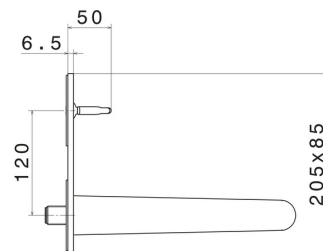

O'RAMA

68431E.M2.071

Single lever wall mixer group - finish Gold Satin - Matt black

External part. Without pop-up waste set. Single cover plate

Gold Satin - Matt black

FEATURES

Material	Brass
Technology	Save Water
Installation	Wall concealed part
Spout	Long spout
Control type	Single lever
Waste / Drain set	Without waste set
Water mixing	Mechanical
Required for installation	<u>27855.00.000</u>

TECHNICAL DRAWING

O'RAMA

68431E.M2.071

Single lever wall mixer group - finish Gold Satin - Matt black

AVAILABLE FINISHES

M2.071

Gold Satin - Matt black

01.093