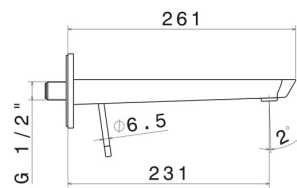

TECHNICAL DRAWING