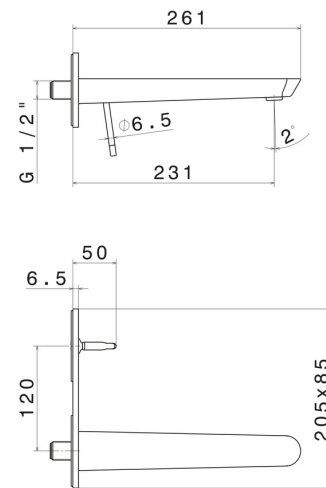

TECHNICAL DRAWING