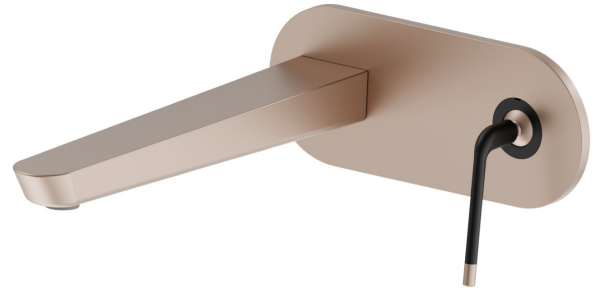

O'RAMA

68431E.M2.072

Single lever wall mixer group - finish Copper Satin - Matt black

External part. Without pop-up waste set. Single cover plate

FEATURES

Material	Brass
Technology	Save Water
Installation	Wall concealed part
Spout	Long spout
Control type	Single lever
Waste / Drain set	Without waste set
Water mixing	Mechanical
Required for installation	<u>27855.00.000</u>

TECHNICAL DRAWING

O'RAMA

68431E.M2.072

Single lever wall mixer group - finish Copper Satin - Matt black

AVAILABLE FINISHES

M2.072

Copper Satin - Matt black

01.093

finish Matt Black

05.093

finish Chrome - Matt Black

61.020

finish PVD Glossy Gold

M2.070

finish Titanium Satin - Matt black

M2.071

finish Gold Satin - Matt black

M2.075

finish Copper Glossy