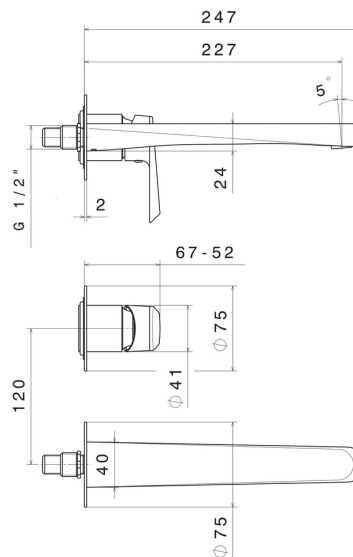

NIO

68930E.01.093

Single lever wall mixer group - finish Matt Black

External part. Without pop-up waste set

FEATURES

Material	Brass
Technology	Save Water
Installation	Wall concealed part
Hole type	2 holes
Control type	Single lever
Water mixing	Mechanical
Required for installation	<u>27852.00.000</u>

TECHNICAL DRAWING

NIO

68930E.01.093

Single lever wall mixer group - finish Matt Black

AVAILABLE FINISHES

01.093

Matt Black

21.018