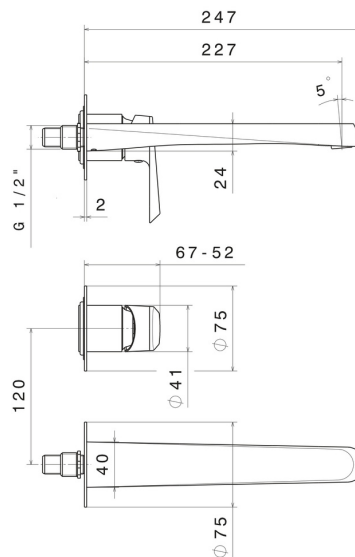

NIO

68930E.21.018

Single lever wall mixer group - finish Chrome

External part. Without pop-up waste set

Chrome

FEATURES

Material	Brass
Technology	Save Water
Installation	Wall concealed part
Hole type	2 holes
Control type	Single lever
Water mixing	Mechanical
Required for installation	<u>27852.00.000</u>

TECHNICAL DRAWING

NIO

68930E.21.018

Single lever wall mixer group - finish Chrome

AVAILABLE FINISHES

21.018

Chrome

01.093