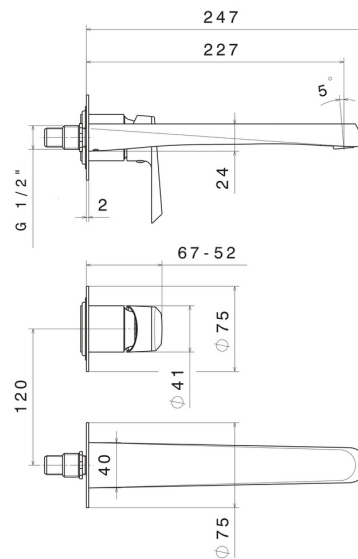

NIO

68930E.59.066

Single lever wall mixer group - finish PVD Brushed steel

External part. Without pop-up waste set

PVD Brushed steel

FEATURES

Material	Brass
Technology	Save Water
Installation	Wall concealed part
Hole type	2 holes
Control type	Single lever
Water mixing	Mechanical
Required for installation	<u>27852.00.000</u>

TECHNICAL DRAWING

NIO

68930E.59.066

Single lever wall mixer group - finish PVD Brushed steel

AVAILABLE FINISHES

 **59.066**
PVD Brushed steel

 **01.093**
finish Matt Black

 **21.018**
finish Chrome

 **59.097**
finish PVD Brushed Gold