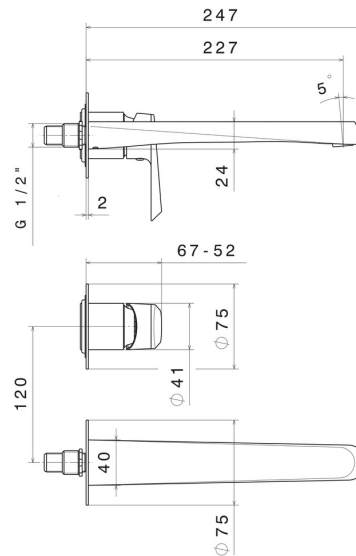

NIO

68930E.59.097

Single lever wall mixer group - finish PVD Brushed Gold

External part. Without pop-up waste set

FEATURES

Material	Brass
Technology	Save Water
Installation	Wall concealed part
Hole type	2 holes
Control type	Single lever
Water mixing	Mechanical
Required for installation	<u>27852.00.000</u>

TECHNICAL DRAWING

NIO

68930E.59.097

Single lever wall mixer group - finish PVD Brushed Gold

AVAILABLE FINISHES

59.097

PVD Brushed Gold

01.093