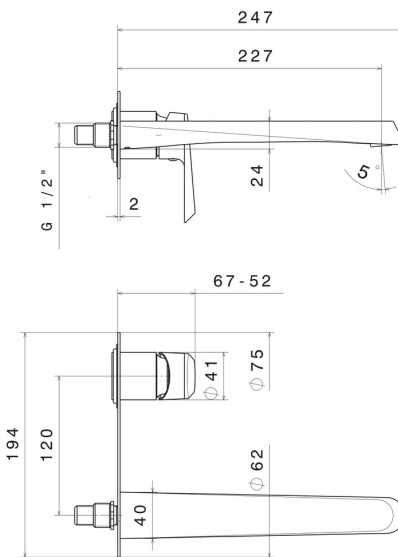

NIO

68931E.01.093

Single lever wall mixer group - finish Matt Black

External part. Without pop-up waste set. Single cover plate

FEATURES

Material	Brass
Technology	Save Water
Installation	Wall concealed part
Control type	Single lever
Water mixing	Mechanical
Required for installation	<u>27852.00.000</u>

TECHNICAL DRAWING

 **AR Preview**
try it in your home

More Details
on our [website](#)

NIO

68931E.01.093

Single lever wall mixer group - finish Matt Black

AVAILABLE FINISHES

01.093