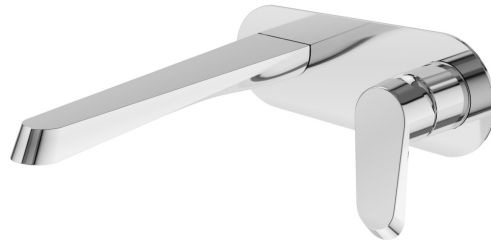

NIO

68931E.21.018

Single lever wall mixer group - finish Chrome

External part. Without pop-up waste set. Single cover plate

Chrome

FEATURES

Material	Brass
Technology	Save Water
Installation	Wall concealed part
Control type	Single lever
Water mixing	Mechanical
Required for installation	<u>27852.00.000</u>

TECHNICAL DRAWING

NIO

68931E.21.018

Single lever wall mixer group - finish Chrome

AVAILABLE FINISHES

21.018

Chrome

01.093

finish Matt Black

59.066

finish PVD Brushed steel

59.097

finish PVD Brushed Gold