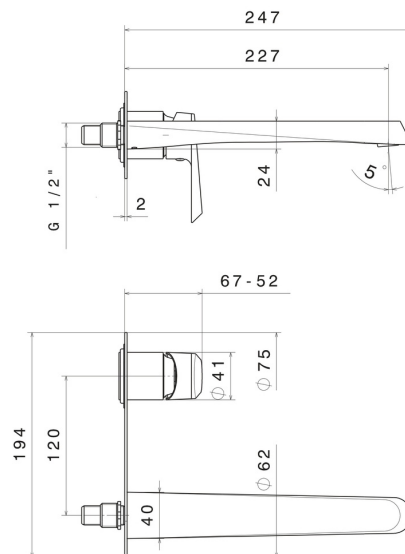

NIO

68931E.21.018

Single lever wall mixer group - finish Chrome

External part. Without pop-up waste set. Single cover plate

Chrome

FEATURES

Material	Brass
Technology	Save Water
Installation	Wall concealed part
Control type	Single lever
Water mixing	Mechanical
Required for installation	<u>27852.00.000</u>

TECHNICAL DRAWING

NIO

68931E.21.018

Single lever wall mixer group - finish Chrome

AVAILABLE FINISHES

21.018

Chrome

01.093