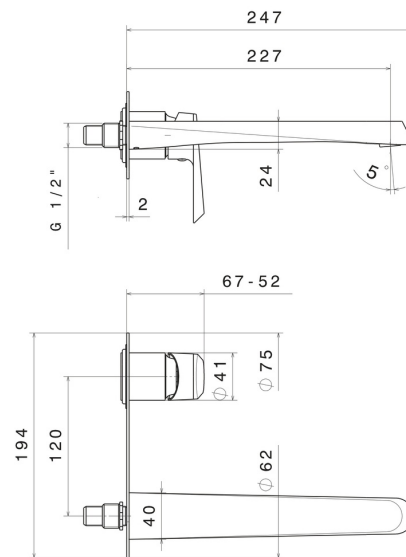

# NIO

**68931E.59.066**

Single lever wall mixer group - finish PVD Brushed steel

External part. Without pop-up waste set. Single cover plate

## FEATURES

Material	<b>Brass</b>
Technology	<b>Save Water</b>
Installation	<b>Wall concealed part</b>
Control type	<b>Single lever</b>
Water mixing	<b>Mechanical</b>
Required for installation	<b><u>27852.00.000</u></b>

## TECHNICAL DRAWING

 **AR Preview**  
try it in your home

**More Details**  
on our [website](#)

**NIO**

**68931E.59.066**

Single lever wall mixer group - finish PVD Brushed steel

**AVAILABLE FINISHES**

---