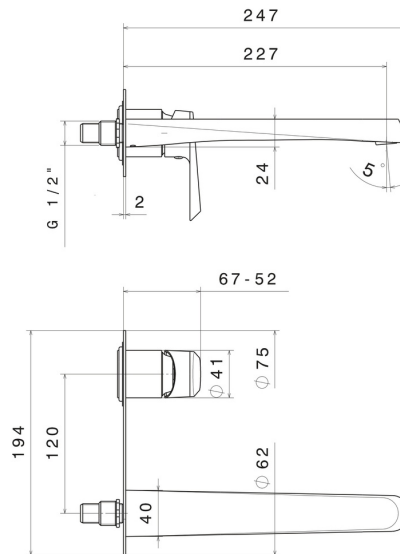

# NIO

**68931E.59.097**

Single lever wall mixer group - finish PVD Brushed Gold

External part. Without pop-up waste set. Single cover plate

PVD Brushed Gold

## FEATURES

Material	<b>Brass</b>
Technology	<b>Save Water</b>
Installation	<b>Wall concealed part</b>
Control type	<b>Single lever</b>
Water mixing	<b>Mechanical</b>
Required for installation	<b><u>27852.00.000</u></b>

## TECHNICAL DRAWING

**NIO**

**68931E.59.097**

Single lever wall mixer group - finish PVD Brushed Gold

**AVAILABLE FINISHES**

---

**59.097**

PVD Brushed Gold