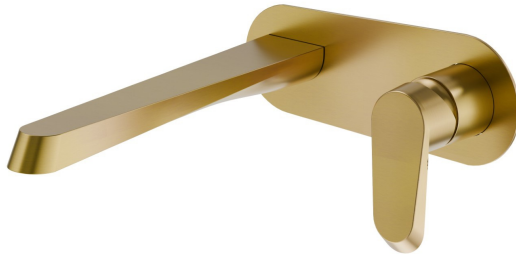

# NIO

**68931E.59.097**

Single lever wall mixer group - finish PVD Brushed Gold

External part. Without pop-up waste set. Single cover plate

PVD Brushed Gold

## FEATURES

Material	<b>Brass</b>
Technology	<b>Save Water</b>
Installation	<b>Wall concealed part</b>
Control type	<b>Single lever</b>
Water mixing	<b>Mechanical</b>
Required for installation	<b><u>27852.00.000</u></b>

## TECHNICAL DRAWING

**NIO**

**68931E.59.097**

Single lever wall mixer group - finish PVD Brushed Gold

**AVAILABLE FINISHES**

---

**59.097**

PVD Brushed Gold

**01.093**

finish Matt Black

**21.018**

finish Chrome

**59.066**

finish PVD Brushed steel